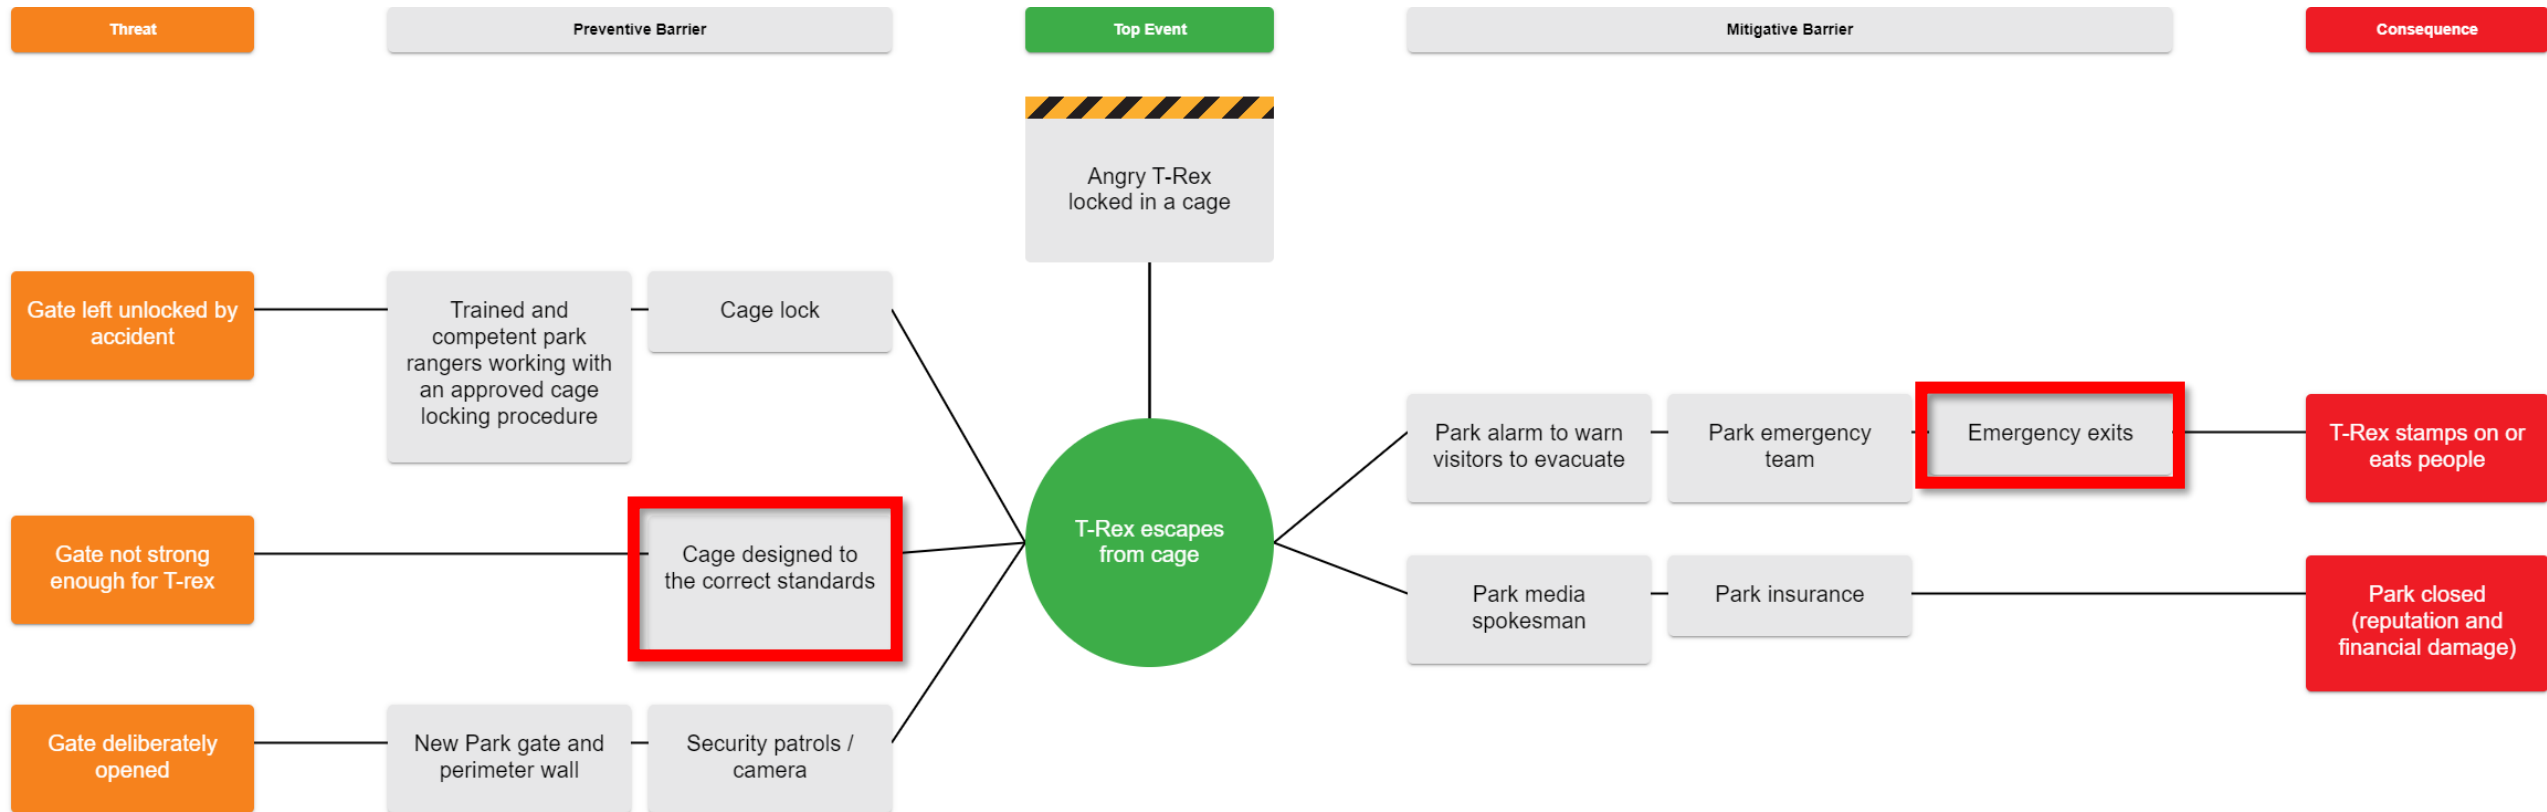

THREATS

CAGE LEFT OPEN
IN ERROR

CAGE NOT STRONG
ENOUGH

CAGE DELIBERATELY
OPENED

THREATS

ANGRY T-REX
LOCKED IN A CAGE

T-REX ESCAPES
FROM CAGE

CONSEQUENCES

DAMAGE TO PARK OR REPUTATION

THREATS

PREVENTATIVE BARRIERS

MITIGATIVE BARRIERS

CONSEQUENCES

PARK

Hazard	Causes	Consequences	Preventative Barriers	Mitigative Barriers
Angry T-Rex	T-Rex Escapes from cage	<ul style="list-style-type: none"> - Injury to Park Visitors - Injury to Park Staff - Damage to Park - Damage to Park Reputation 	<ul style="list-style-type: none"> - Cage Design - Cage locking procedure - Competent zookeepers - Lock on gate 	<ul style="list-style-type: none"> - Park alarm - Park emergency team - Emergency exits - Security team equipment - Park media spokesperson - Insurance

SALUS

Risk management is not the
absence of incident, it is the
presence of barriers

Thank you!

www.salus-technical.com

david.jamieson@salus-technical.com

SALUS

A black and white photograph of a rocky coastline. In the foreground, there are jagged, dark rocks. In the middle ground, a seagull is perched on a rock. In the background, an offshore oil rig is visible on the horizon under a cloudy sky.