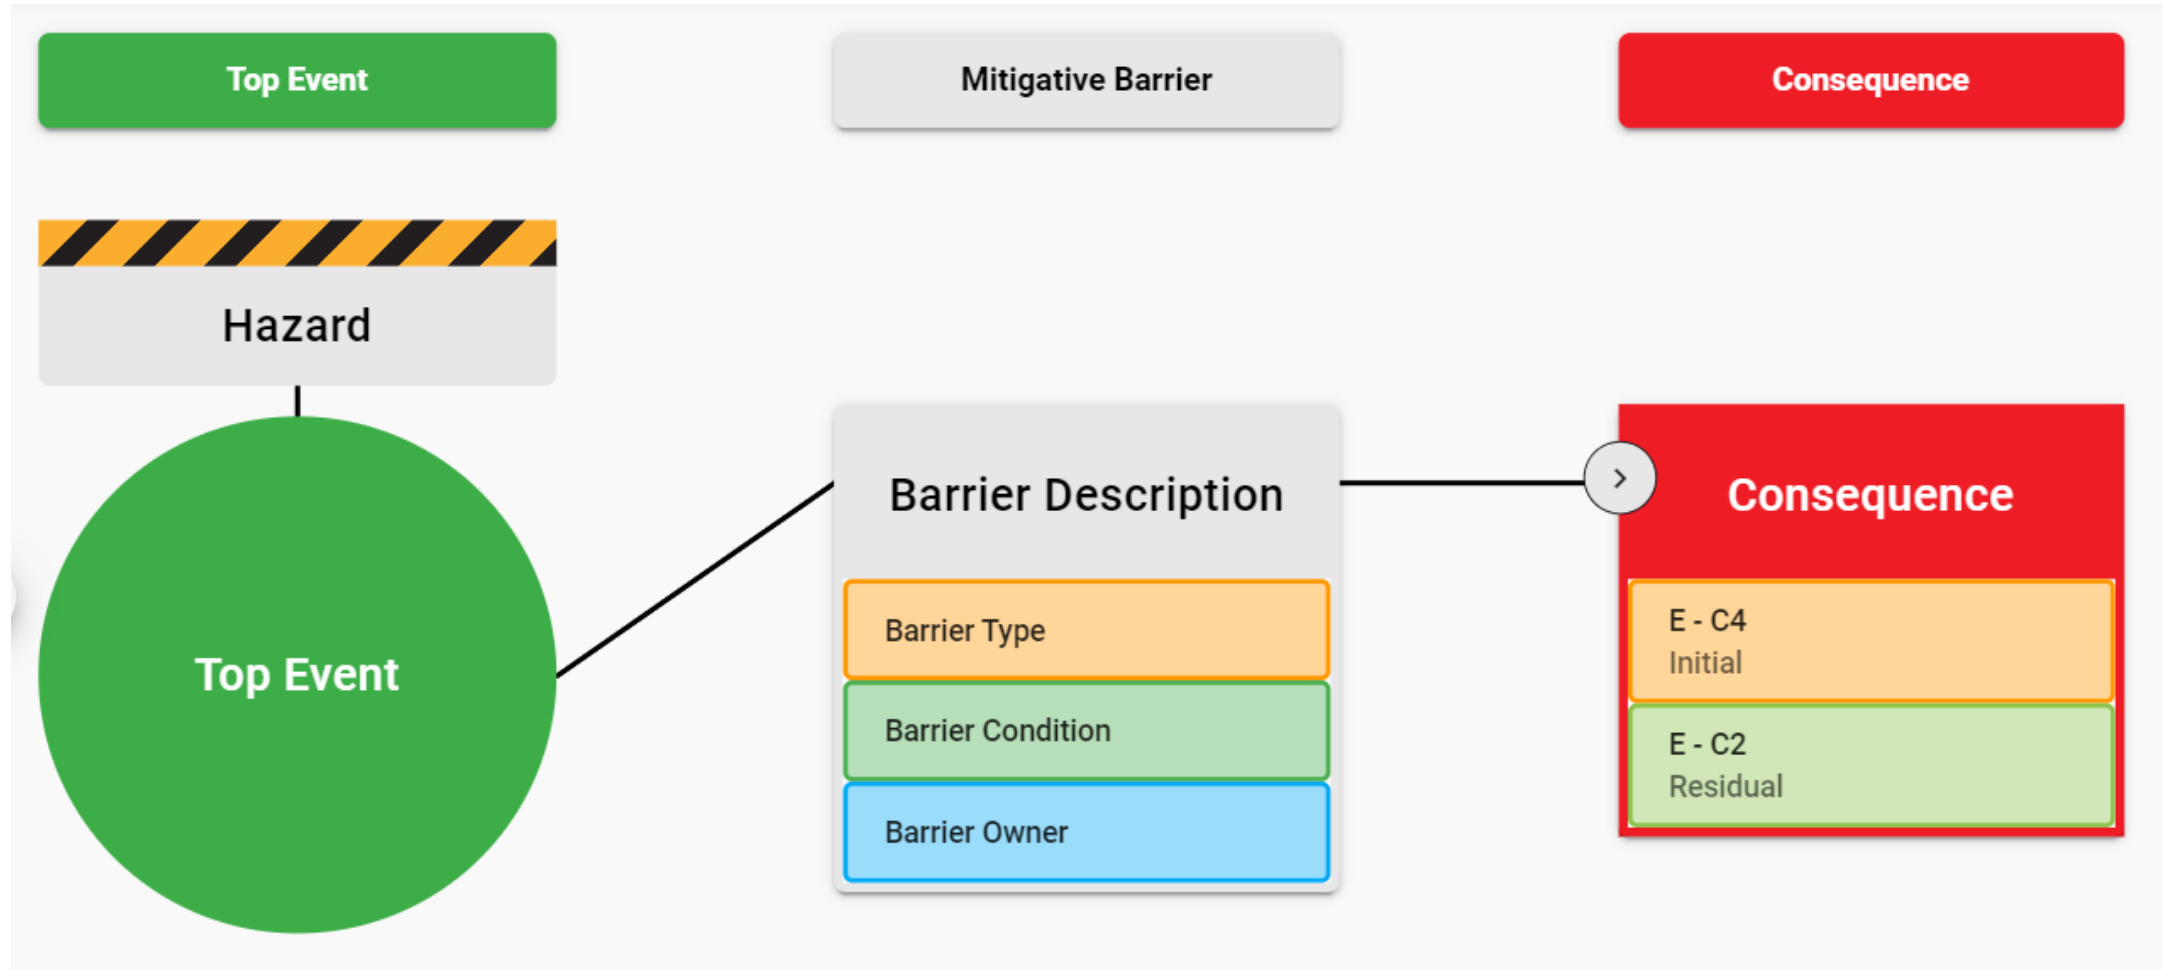

The background image is a dark, monochromatic photograph of a rugged, rocky coastline. In the distance, an offshore oil rig is visible on the horizon. The sky is filled with heavy, grey clouds, creating a somber and industrial atmosphere. The foreground shows jagged rock formations and some low-lying vegetation.

SALUS

Risk management is not the
absence of incident, it is the
presence of barriers

Thank you!

www.salus-technical.com

david.jamieson@salus-technical.com

SALUS

A black and white photograph of a rocky coastline. In the foreground, there are jagged, dark rocks. In the middle ground, a seagull is perched on a rock. In the background, an offshore oil rig is visible on the horizon under a cloudy sky.