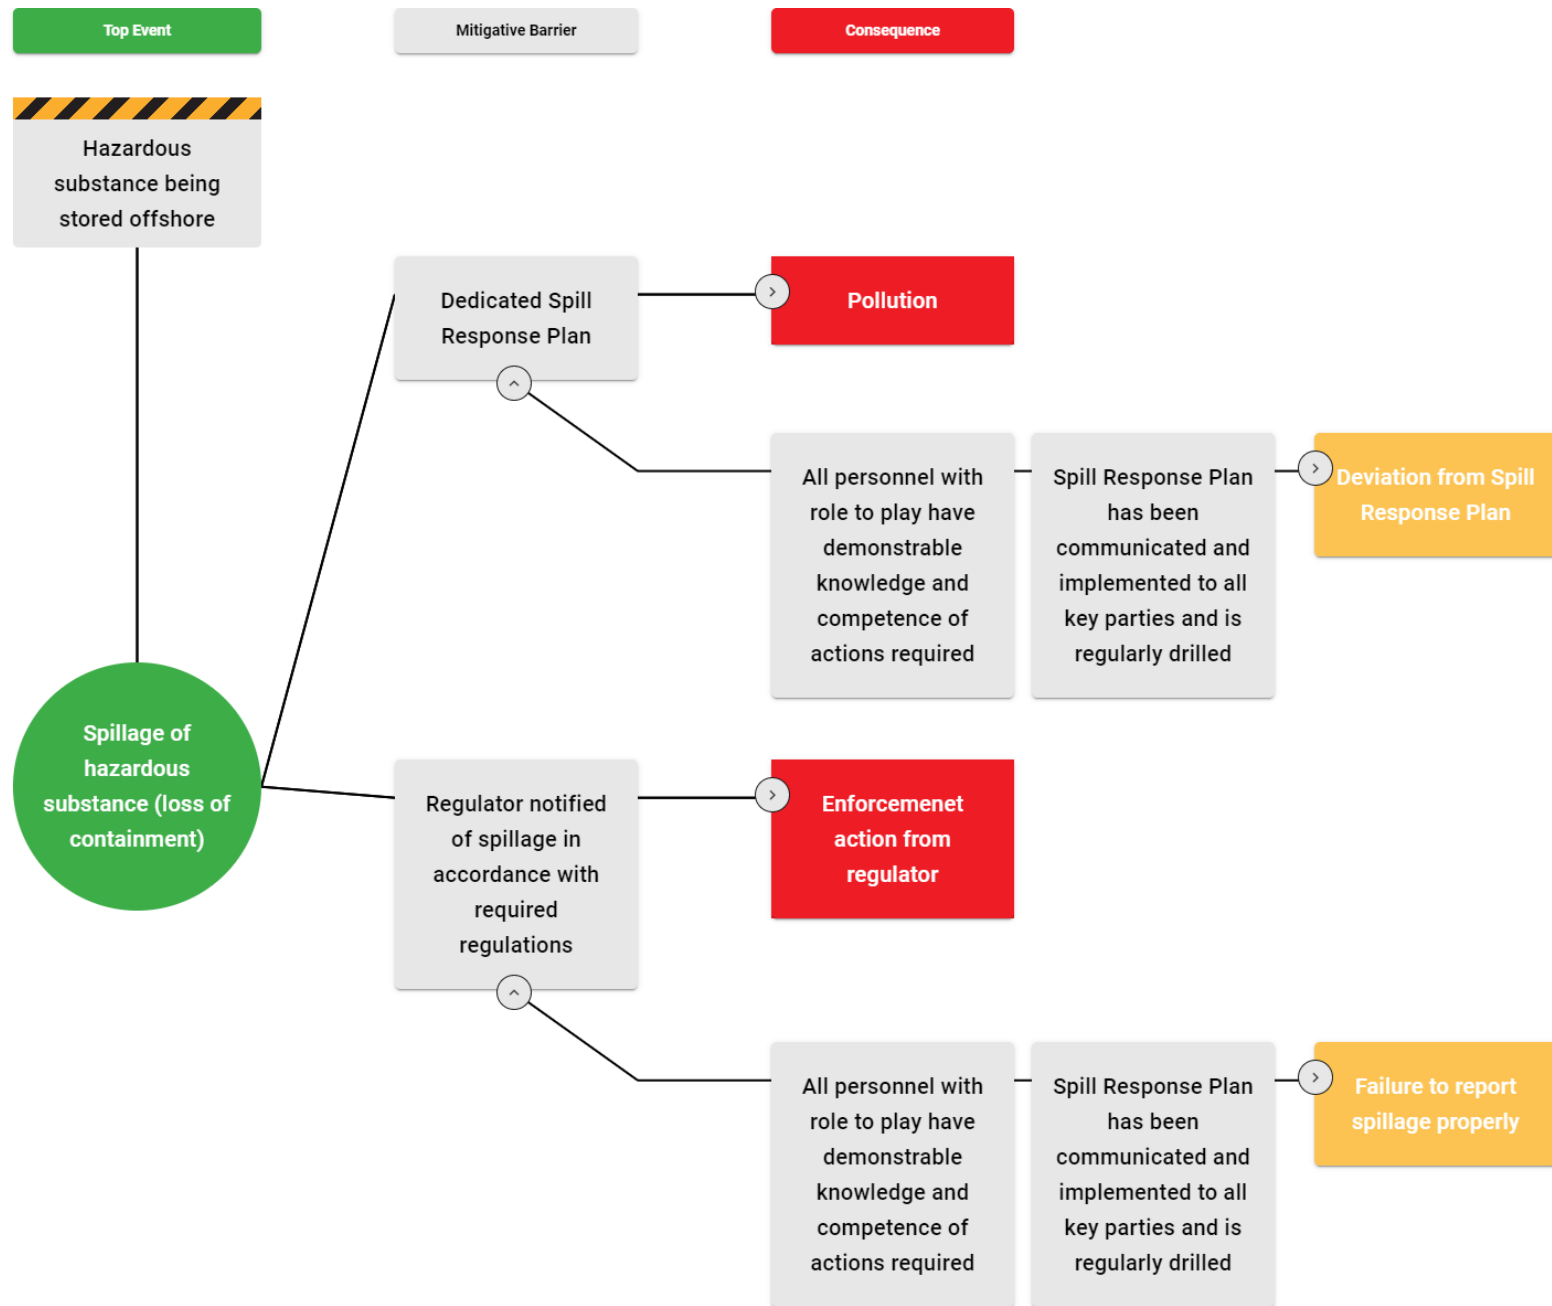

The background image is a dark, monochromatic photograph of a rugged, rocky coastline. In the distance, an offshore oil rig is visible on the horizon. The sky is filled with heavy, grey clouds, creating a somber and industrial atmosphere. The foreground shows jagged rock formations and some low-lying vegetation.

THREATS

CAGE LEFT OPEN
IN ERROR

CAGE NOT STRONG
ENOUGH

CAGE DELIBERATELY
OPENED

THREATS

ANGRY T-REX
LOCKED IN A CAGE

T-REX ESCAPES
FROM CAGE

CONSEQUENCES

DAMAGE TO PARK OR REPUTATION

THREATS

PREVENTATIVE BARRIERS

MITIGATIVE BARRIERS

CONSEQUENCES

PARK

Hazard	Causes	Consequences	Preventative Barriers	Mitigative Barriers
Angry T-Rex	T-Rex Escapes from cage	<ul style="list-style-type: none"> - Injury to Park Visitors - Injury to Park Staff - Damage to Park - Damage to Park Reputation 	<ul style="list-style-type: none"> - Cage Design - Cage locking procedure - Competent zookeepers - Lock on gate 	<ul style="list-style-type: none"> - Park alarm - Park emergency team - Emergency exits - Security team equipment - Park media spokesperson - Insurance

SALUS

Risk management is not the
absence of incident, it is the
presence of barriers

Thank you!

www.salus-technical.com

david.jamieson@salus-technical.com

SALUS

A black and white photograph of a rocky coastline. In the foreground, there are jagged, dark rocks. In the middle ground, a seagull is perched on a rock. In the background, an offshore oil rig is visible on the horizon under a cloudy sky.