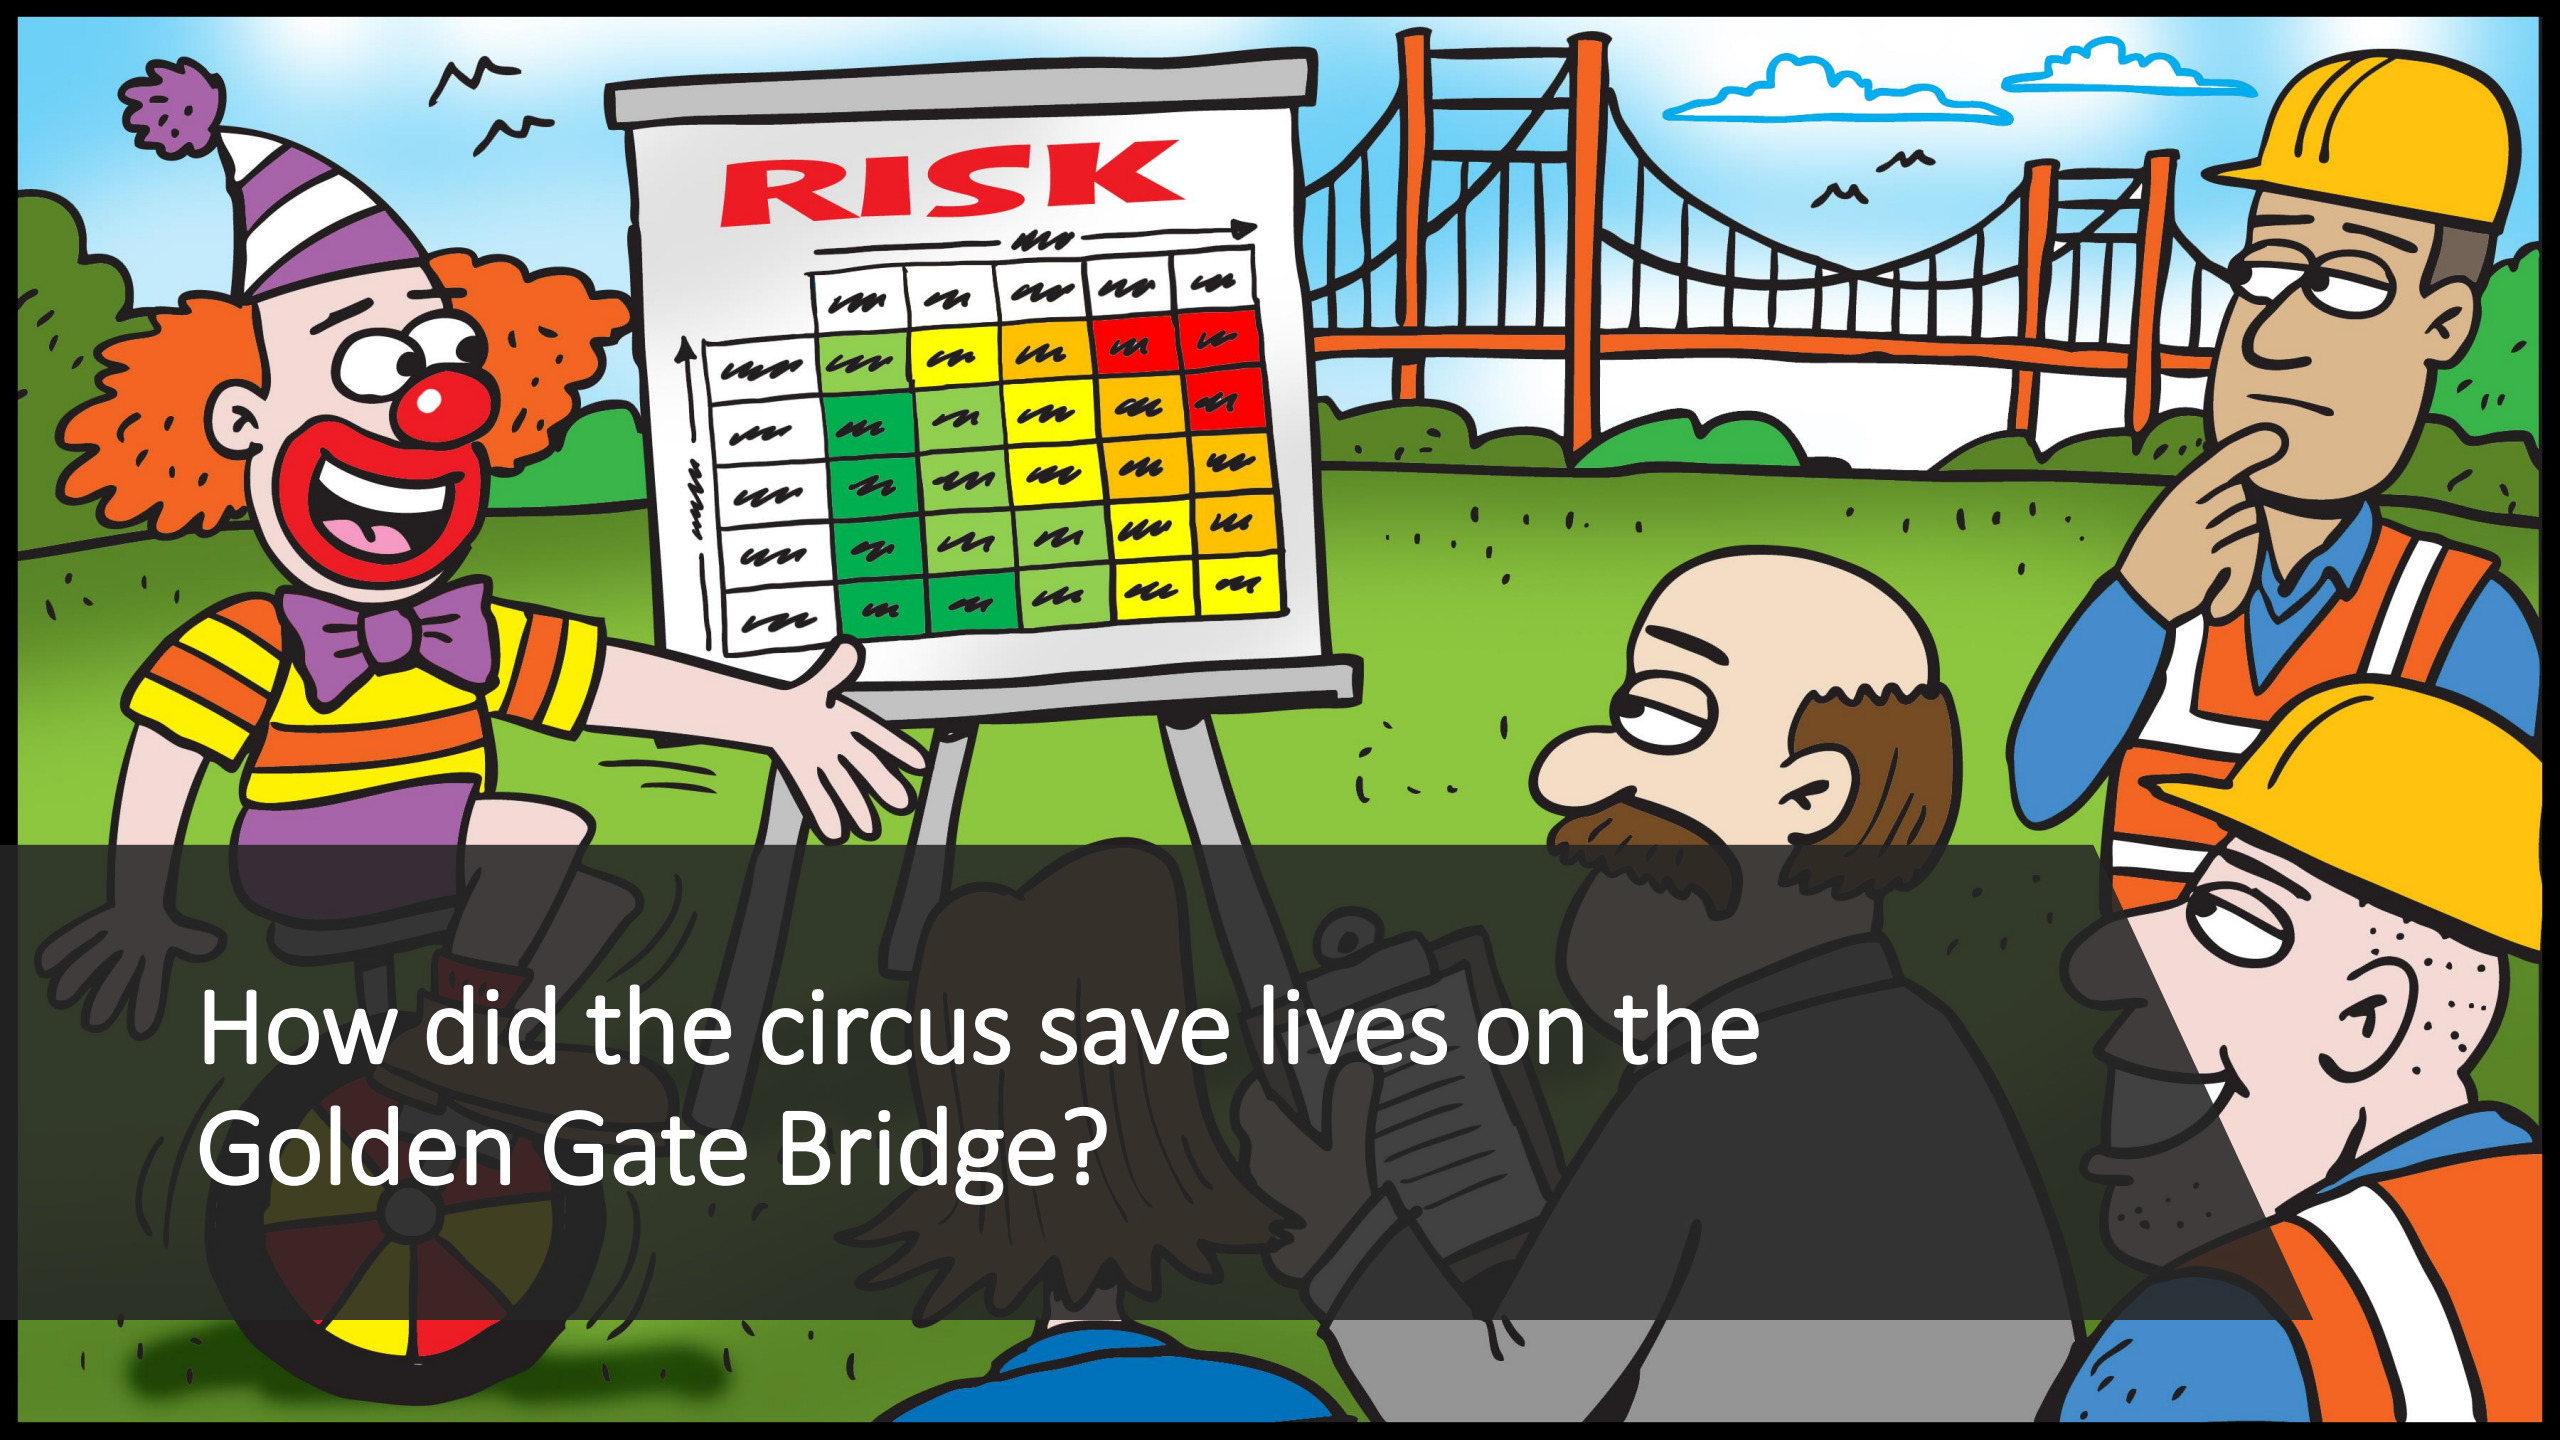

The background image is a dark, monochromatic photograph of a rugged, rocky coastline. In the distance, an offshore oil rig is visible on the horizon. The sky is filled with heavy, grey clouds, creating a somber and industrial atmosphere. The foreground shows jagged rock formations and some low-lying vegetation.

SALUS

Using Bowties to Visualise Environmental Risk

David Jamieson

E-Reps Network Insights

How did the circus save lives on the Golden Gate Bridge?

Risk management is not the
absence of incident, it is the
presence of barriers

SALUS

Hazard	Causes	Consequences	Preventative Barriers	Mitigative Barriers
Angry T-Rex	T-Rex Escapes from cage	<ul style="list-style-type: none"> - Injury to Park Visitors - Injury to Park Staff - Damage to Park - Damage to Park Reputation 	<ul style="list-style-type: none"> - Cage Design - Cage locking procedure - Competent zookeepers - Lock on gate 	<ul style="list-style-type: none"> - Park alarm - Park emergency team - Emergency exits - Security team equipment - Park media spokesperson - Insurance

SALUS

ANGRY T-REX LOCKED IN A CAGE

T-REX ESCAPES FROM CAGE

SALUS

CONSEQUENCES

T-REX EATS OR STANDS ON PEOPLE

EVENT DAMAGES PARK REPUTATION

SALUS