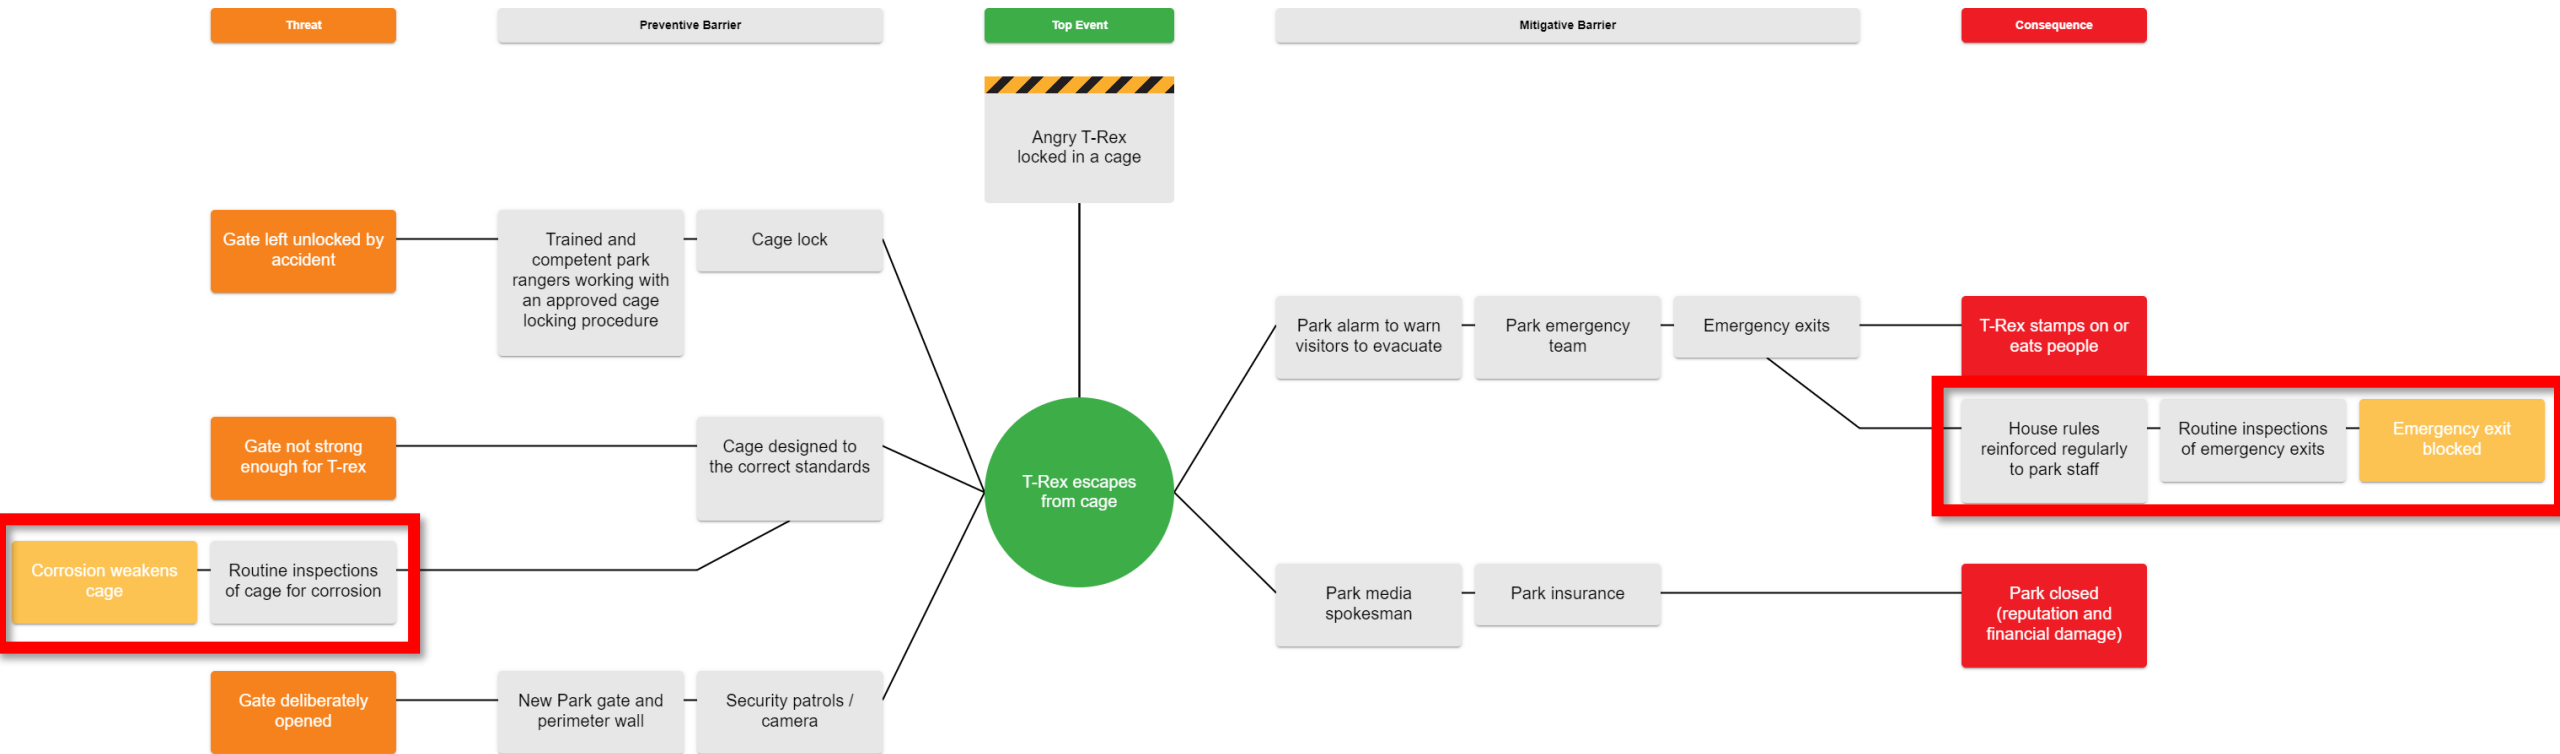

THREATS

CAGE LEFT OPEN
IN ERROR

CAGE NOT STRONG
ENOUGH

CAGE DELIBERATELY
OPENED

THREATS

ANGRY T-REX
LOCKED IN A CAGE

T-REX ESCAPES
FROM CAGE

CONSEQUENCES

DAMAGE TO PARK OR REPUTATION

THREATS

PREVENTATIVE BARRIERS

MITIGATIVE BARRIERS

CONSEQUENCES

PARK

Hazard	Causes	Consequences	Preventative Barriers	Mitigative Barriers
Angry T-Rex	T-Rex Escapes from cage	<ul style="list-style-type: none"> - Injury to Park Visitors - Injury to Park Staff - Damage to Park - Damage to Park Reputation 	<ul style="list-style-type: none"> - Cage Design - Cage locking procedure - Competent zookeepers - Lock on gate 	<ul style="list-style-type: none"> - Park alarm - Park emergency team - Emergency exits - Security team equipment - Park media spokesperson - Insurance

SALUS

Risk management is not the
absence of incident, it is the
presence of barriers

Thank you!

www.salus-technical.com

david.jamieson@salus-technical.com

SALUS

A black and white photograph of a rocky coastline. In the foreground, there are jagged, dark rocks. In the middle ground, a seagull is perched on a rock. In the background, an offshore oil rig is visible on the horizon under a cloudy sky.