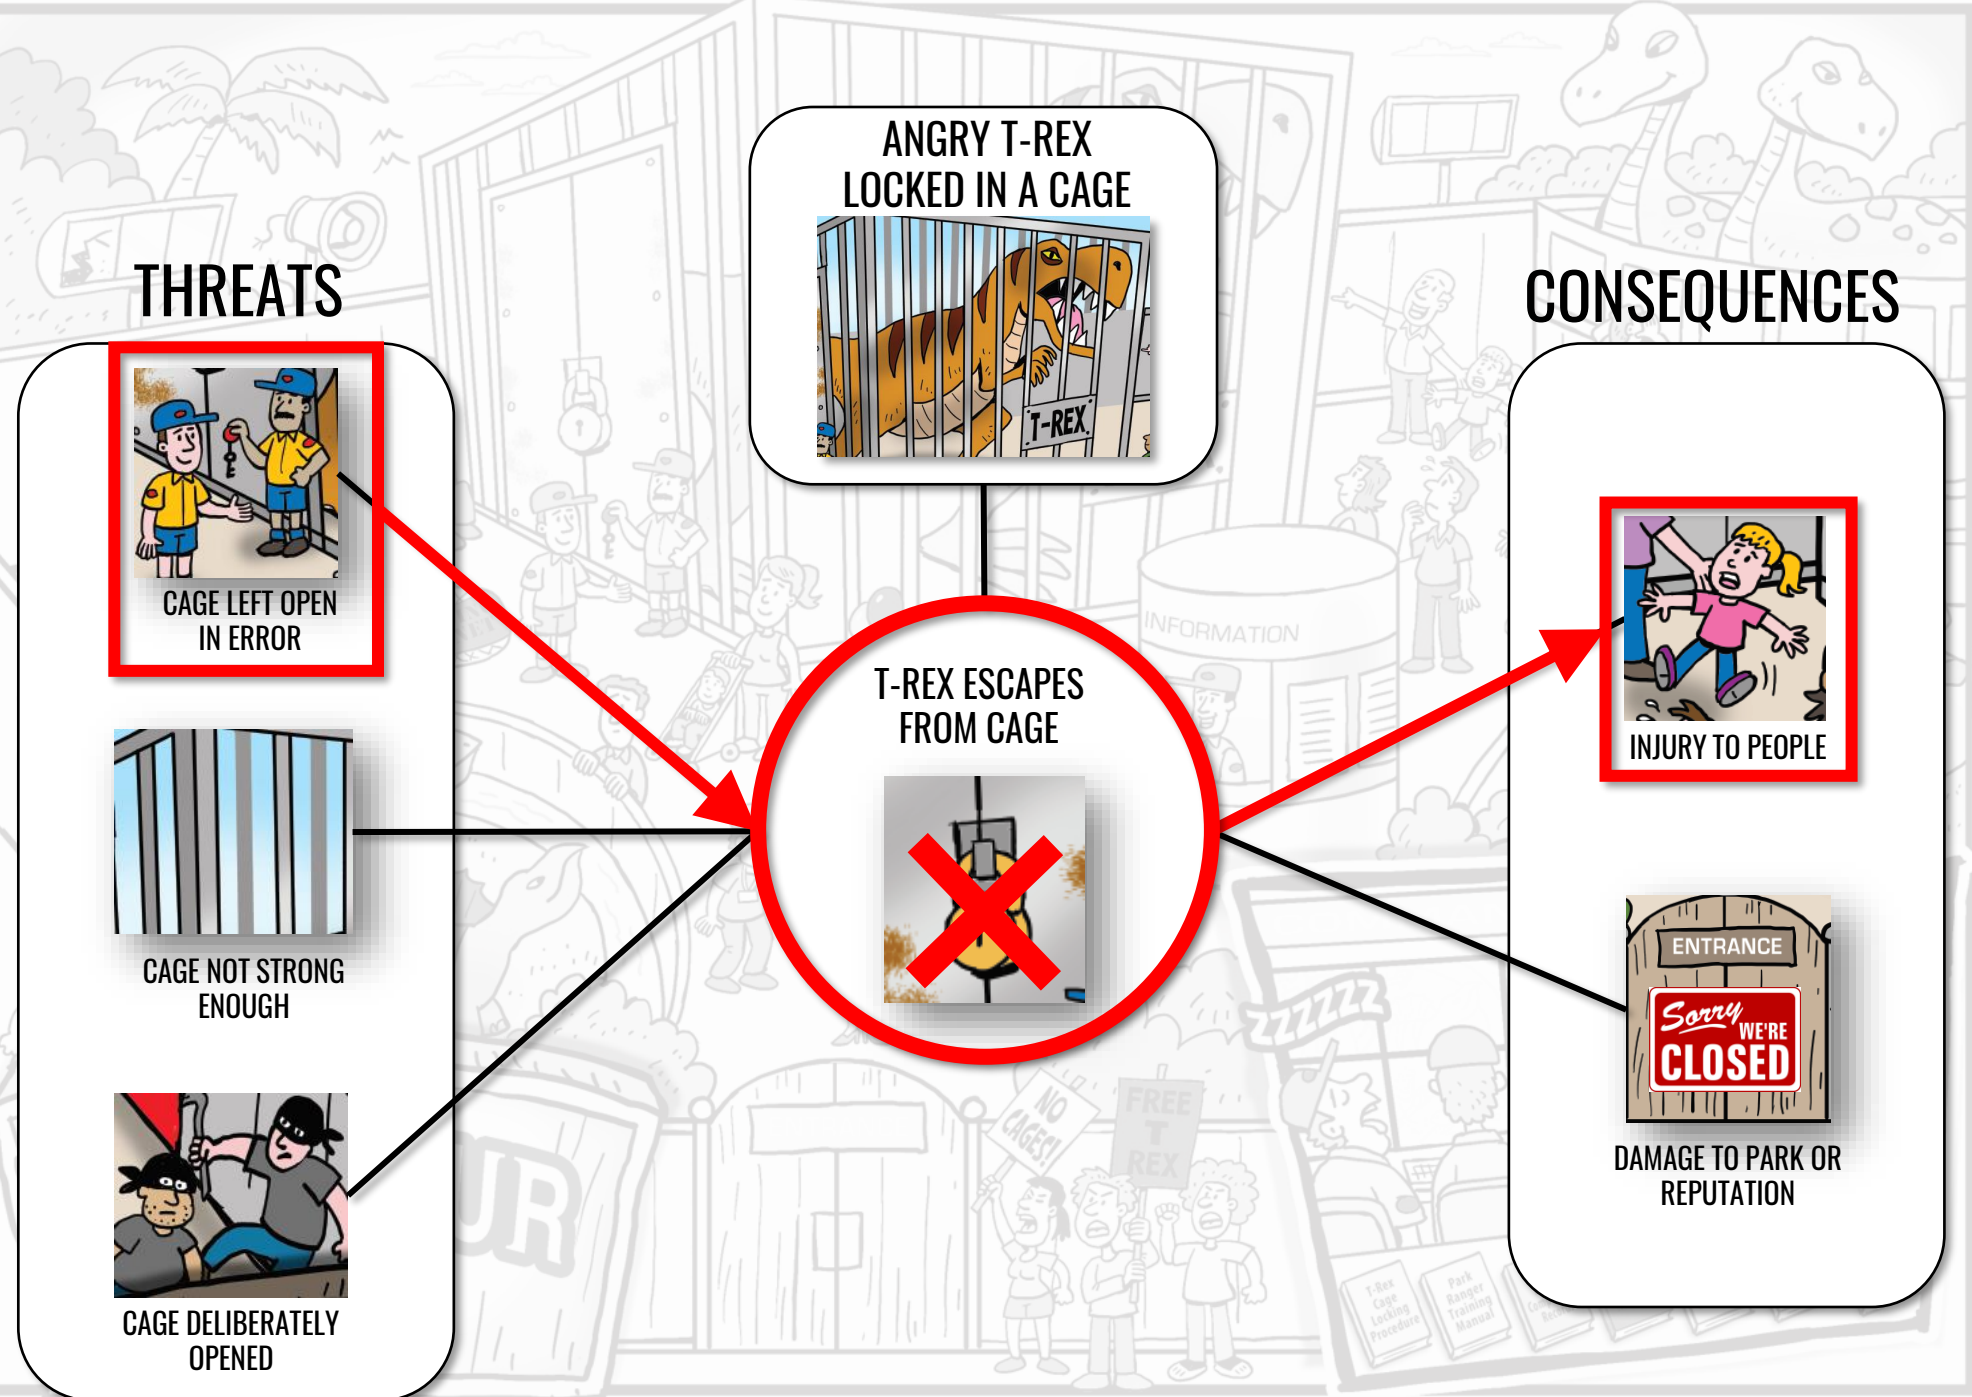

The background image is a dark, monochromatic photograph of a rugged, rocky coastline. In the distance, an offshore oil rig is visible on the horizon. The sky is filled with heavy, grey clouds, creating a somber and industrial atmosphere. The foreground shows jagged rock formations and some low-lying vegetation.

SALUS

ANGRY T-REX LOCKED IN A CAGE

T-REX ESCAPES FROM CAGE

SALUS

CONSEQUENCES

T-REX EATS OR STANDS ON PEOPLE

EVENT DAMAGES PARK REPUTATION

SALUS

THREATS

CAGE LEFT OPEN
IN ERROR

CAGE NOT STRONG
ENOUGH

CAGE DELIBERATELY
OPENED

THREATS

ANGRY T-REX
LOCKED IN A CAGE

T-REX ESCAPES
FROM CAGE

CONSEQUENCES

DAMAGE TO PARK OR REPUTATION

THREATS

PREVENTATIVE BARRIERS

MITIGATIVE BARRIERS

CONSEQUENCES

PARK

Hazard	Causes	Consequences	Preventative Barriers	Mitigative Barriers
Angry T-Rex	T-Rex Escapes from cage	<ul style="list-style-type: none"> - Injury to Park Visitors - Injury to Park Staff - Damage to Park - Damage to Park Reputation 	<ul style="list-style-type: none"> - Cage Design - Cage locking procedure - Competent zookeepers - Lock on gate 	<ul style="list-style-type: none"> - Park alarm - Park emergency team - Emergency exits - Security team equipment - Park media spokesperson - Insurance