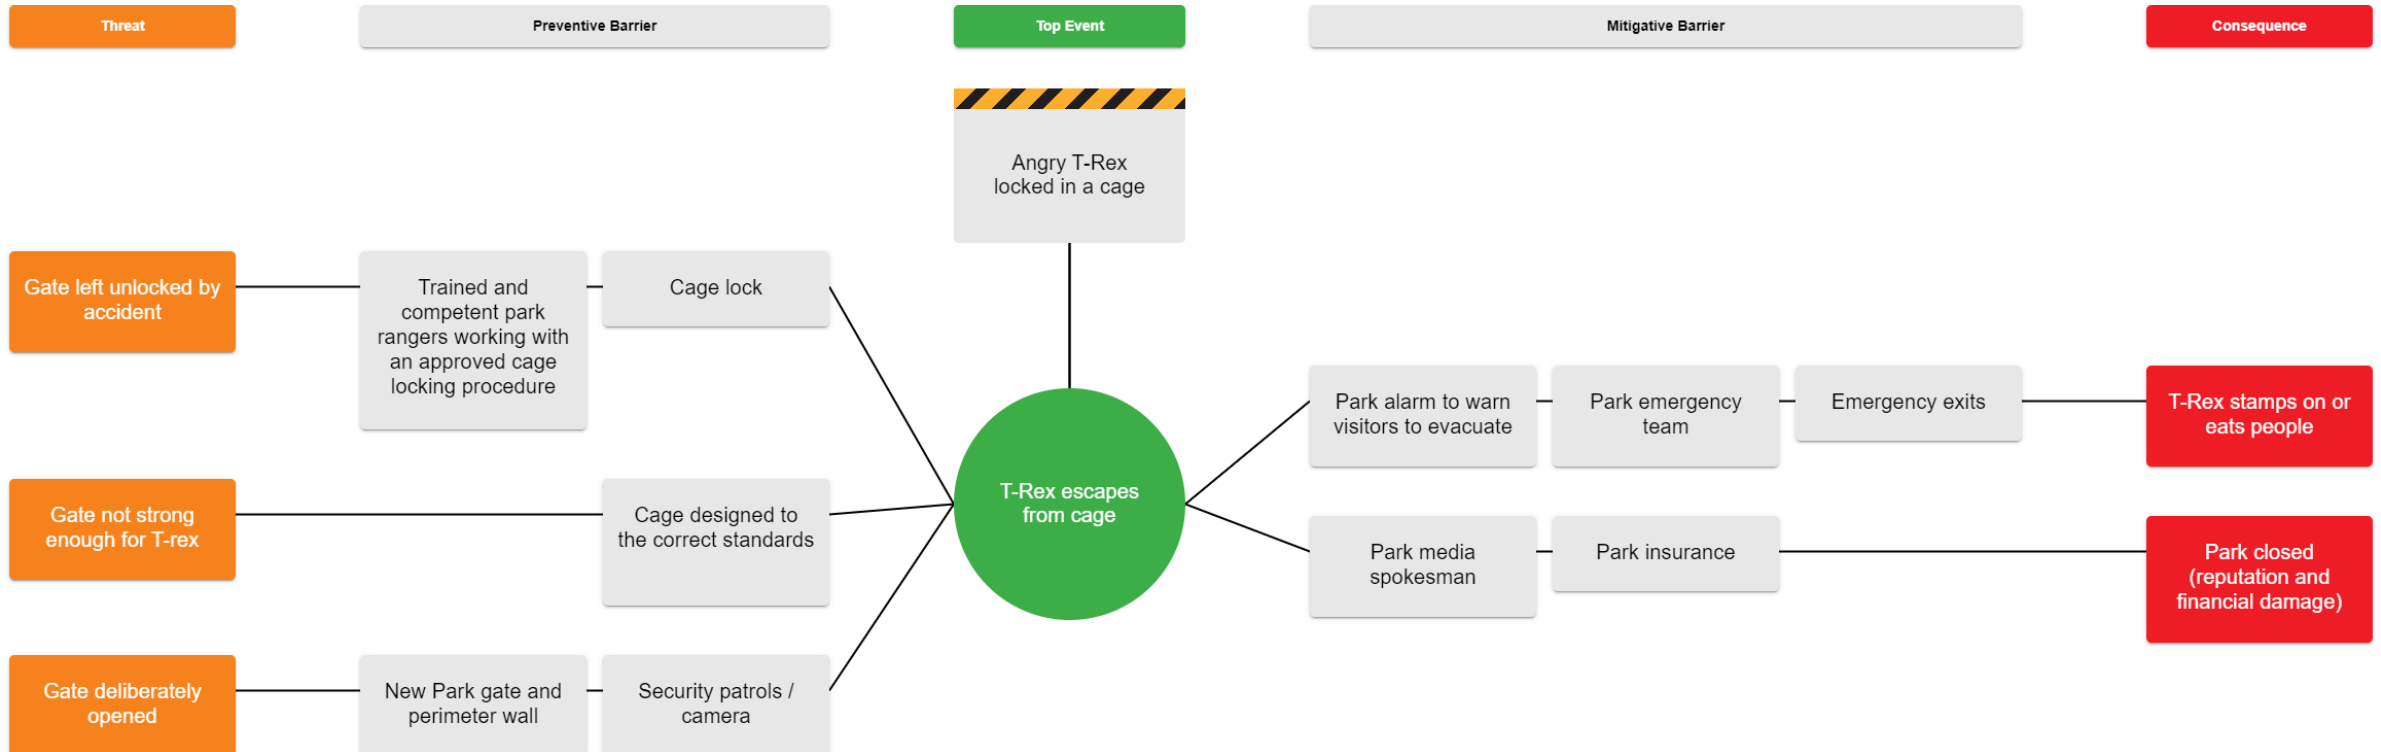

THREATS

CAGE LEFT OPEN
IN ERROR

CAGE NOT STRONG
ENOUGH

CAGE DELIBERATELY
OPENED

THREATS

ANGRY T-REX
LOCKED IN A CAGE

T-REX ESCAPES
FROM CAGE

CONSEQUENCES

DAMAGE TO PARK OR REPUTATION

THREATS

PREVENTATIVE BARRIERS

MITIGATIVE BARRIERS

CONSEQUENCES

PARK

Hazard	Causes	Consequences	Preventative Barriers	Mitigative Barriers
Angry T-Rex	T-Rex Escapes from cage	<ul style="list-style-type: none"> - Injury to Park Visitors - Injury to Park Staff - Damage to Park - Damage to Park Reputation 	<ul style="list-style-type: none"> - Cage Design - Cage locking procedure - Competent zookeepers - Lock on gate 	<ul style="list-style-type: none"> - Park alarm - Park emergency team - Emergency exits - Security team equipment - Park media spokesperson - Insurance

SALUS

Risk management is not the
absence of incident, it is the
presence of barriers

Thank you!

www.salus-technical.com

david.jamieson@salus-technical.com

SALUS

A black and white photograph of a rocky coastline. In the foreground, there are jagged, dark rocks. In the middle ground, a seagull is perched on a rock. In the background, an offshore oil rig is visible on the horizon under a cloudy sky.