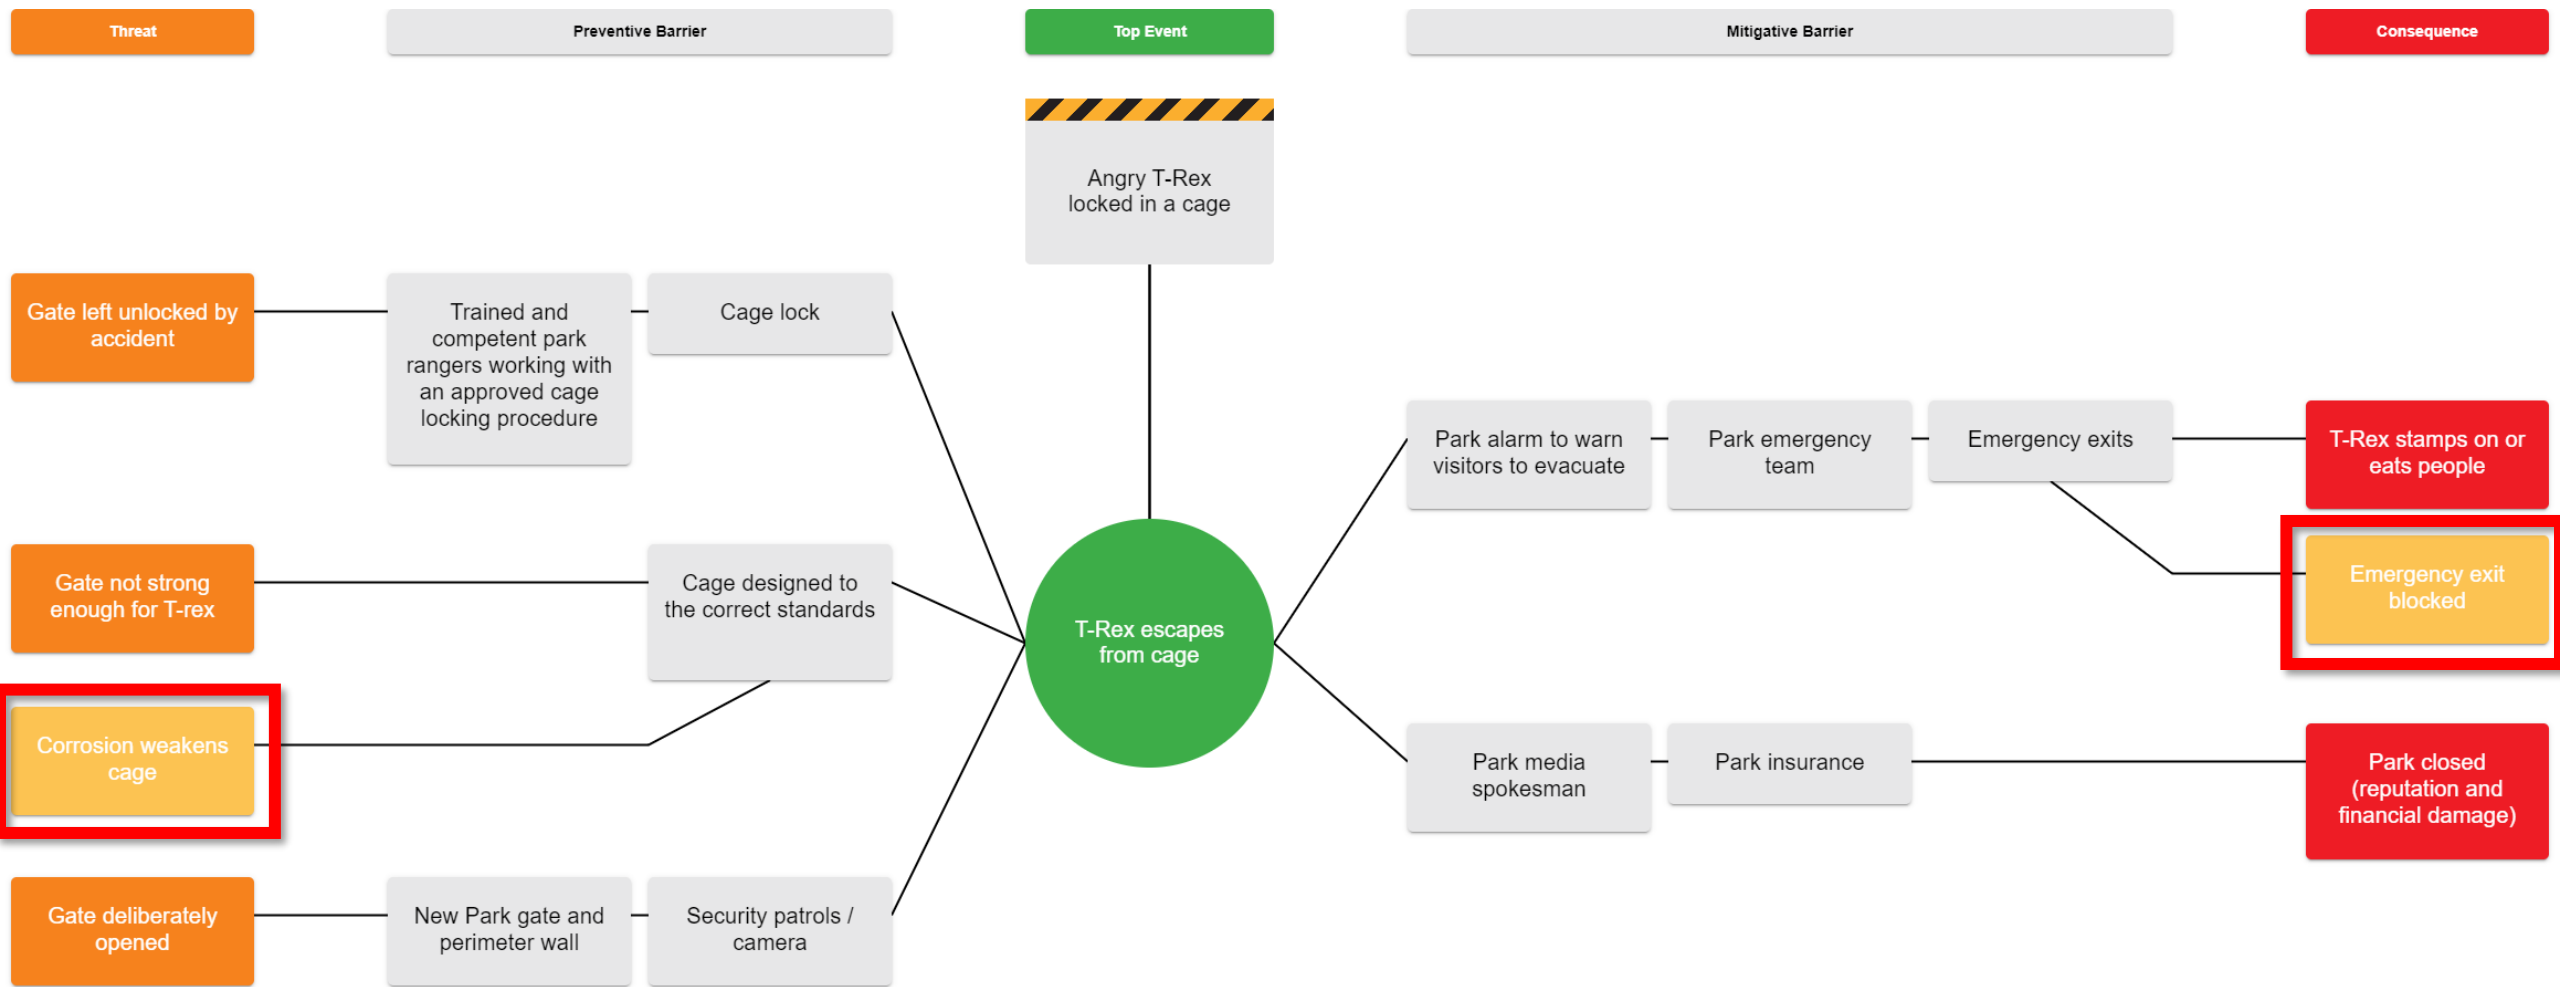

The background image is a dark, monochromatic photograph of a rugged, rocky coastline. In the distance, an offshore oil rig is visible on the horizon. The sky is filled with heavy, grey clouds, creating a somber and industrial atmosphere. The foreground shows jagged rock formations and some low-lying vegetation.

THREATS

CAGE LEFT OPEN
IN ERROR

CAGE NOT STRONG
ENOUGH

CAGE DELIBERATELY
OPENED

THREATS

ANGRY T-REX
LOCKED IN A CAGE

T-REX ESCAPES
FROM CAGE

CONSEQUENCES

DAMAGE TO PARK OR REPUTATION

THREATS

PREVENTATIVE BARRIERS

MITIGATIVE BARRIERS

CONSEQUENCES

PARK

Hazard	Causes	Consequences	Preventative Barriers	Mitigative Barriers
Angry T-Rex	T-Rex Escapes from cage	<ul style="list-style-type: none"> - Injury to Park Visitors - Injury to Park Staff - Damage to Park - Damage to Park Reputation 	<ul style="list-style-type: none"> - Cage Design - Cage locking procedure - Competent zookeepers - Lock on gate 	<ul style="list-style-type: none"> - Park alarm - Park emergency team - Emergency exits - Security team equipment - Park media spokesperson - Insurance

SALUS

Risk management is not the
absence of incident, it is the
presence of barriers

Thank you!

www.salus-technical.com

david.jamieson@salus-technical.com

SALUS

A black and white photograph of a rocky coastline. In the foreground, there are jagged, dark rocks. In the middle ground, a seagull is perched on a rock. In the background, an offshore oil rig is visible on the horizon under a cloudy sky.