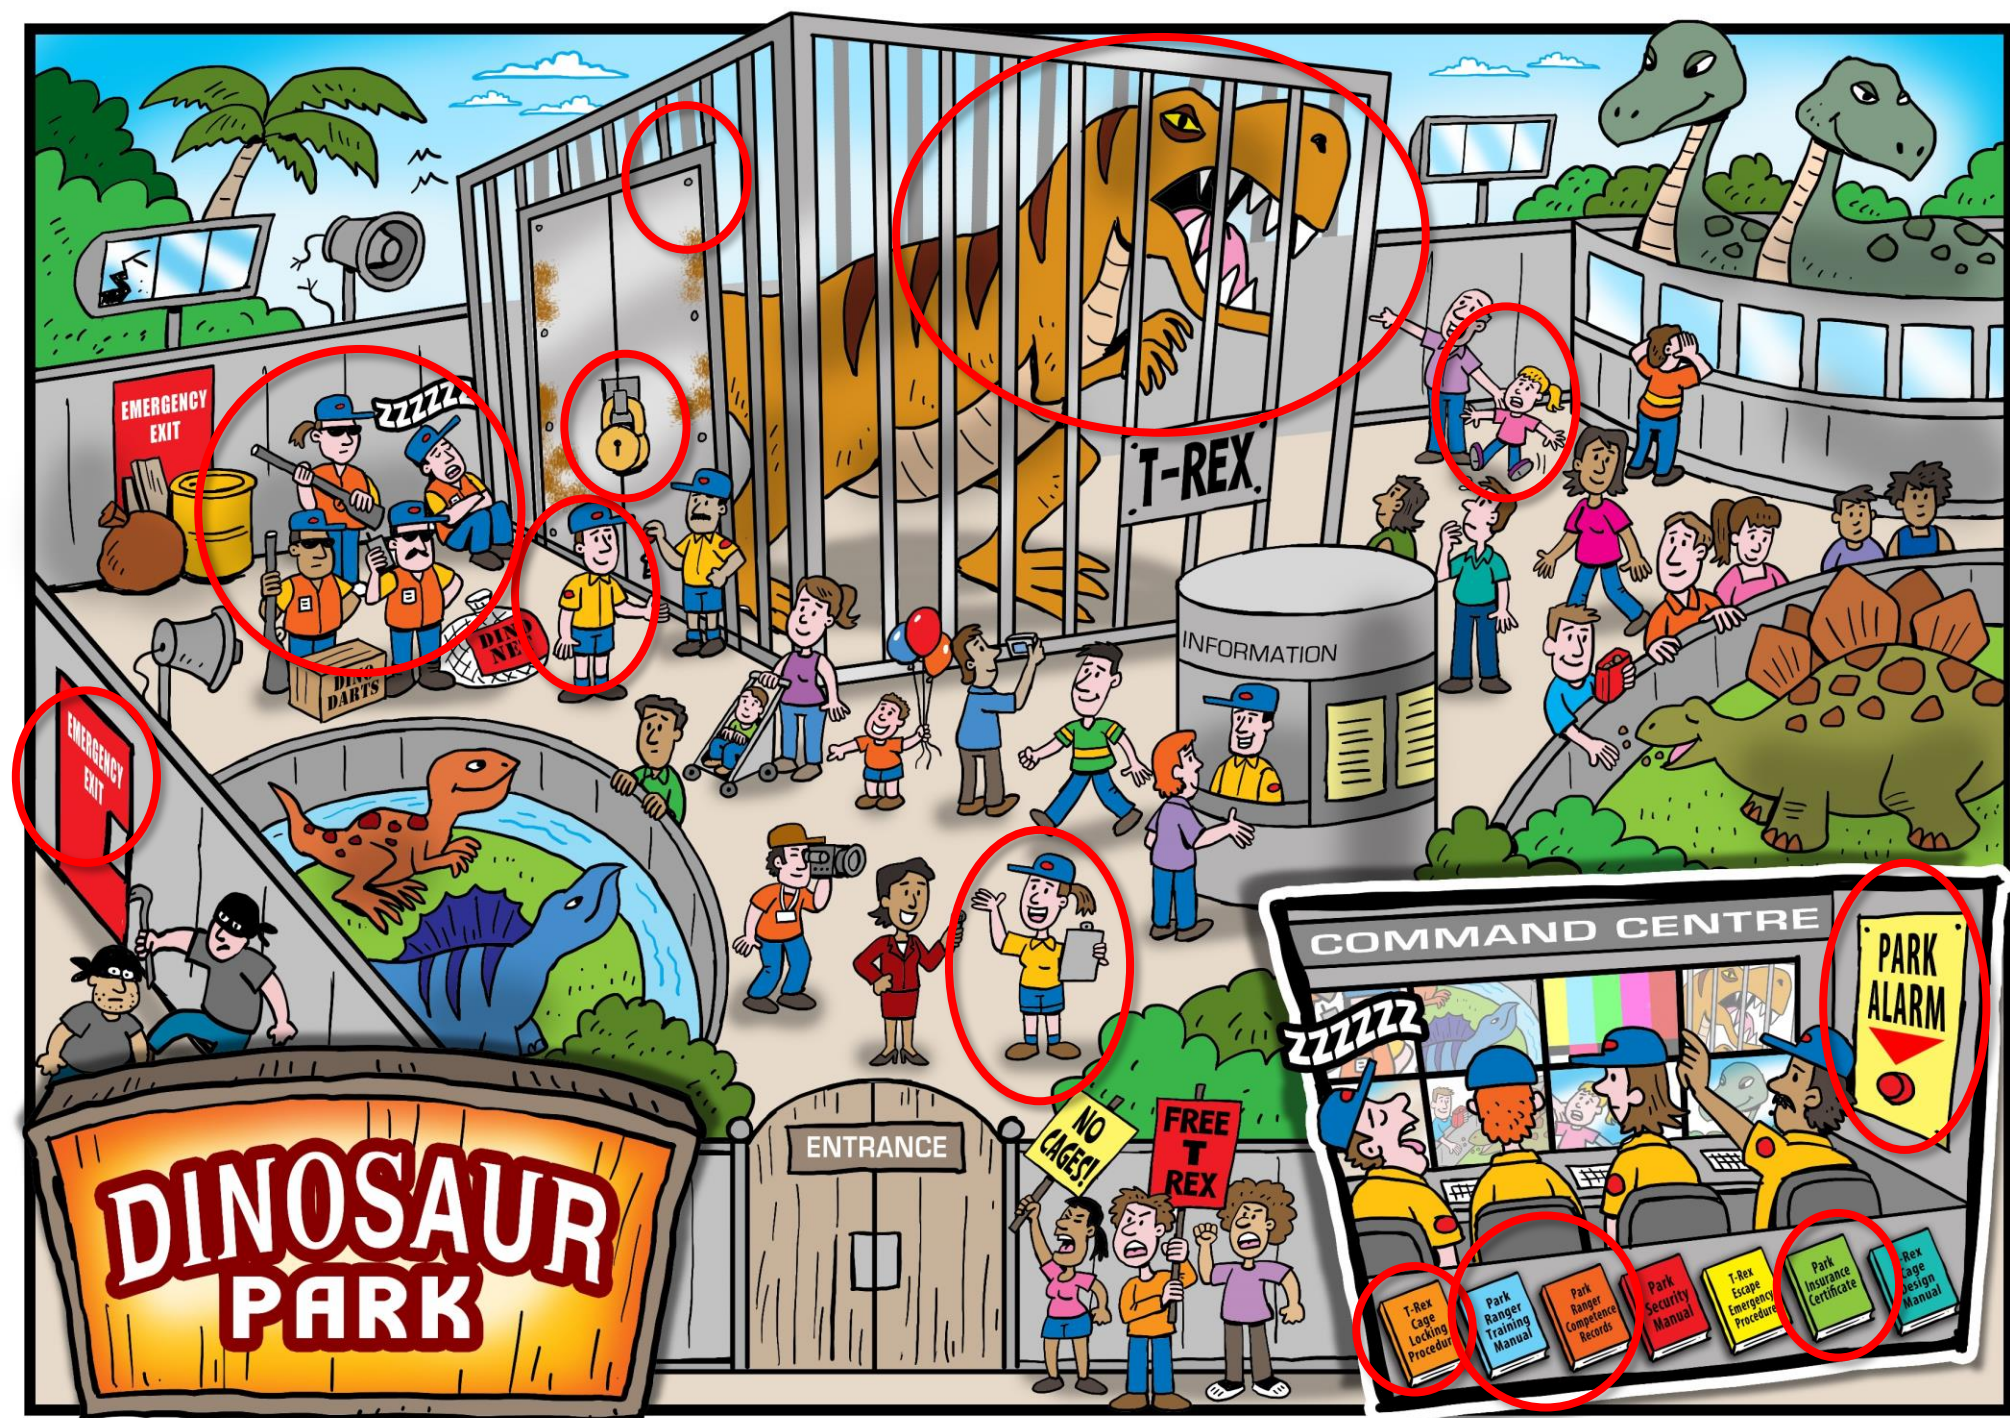

The background image is a dark, monochromatic photograph of a rugged, rocky coastline. In the distance, an offshore oil rig is visible on the horizon. The sky is filled with heavy, grey clouds, creating a somber and industrial atmosphere. The foreground shows jagged rock formations and some low-lying vegetation.

SALUS

Using Bowties to Visualise Environmental Risk

David Jamieson

E-Reps Network Insights

How did the circus save lives on the Golden Gate Bridge?

Risk management is not the
absence of incident, it is the
presence of barriers

SALUS

Hazard	Causes	Consequences	Preventative Barriers	Mitigative Barriers
Angry T-Rex	T-Rex Escapes from cage	<ul style="list-style-type: none"> - Injury to Park Visitors - Injury to Park Staff - Damage to Park - Damage to Park Reputation 	<ul style="list-style-type: none"> - Cage Design - Cage locking procedure - Competent zookeepers - Lock on gate 	<ul style="list-style-type: none"> - Park alarm - Park emergency team - Emergency exits - Security team equipment - Park media spokesperson - Insurance

SALUS

ANGRY T-REX LOCKED IN A CAGE

T-REX ESCAPES FROM CAGE

SALUS

CONSEQUENCES

T-REX EATS OR STANDS ON PEOPLE

EVENT DAMAGES PARK REPUTATION

SALUS